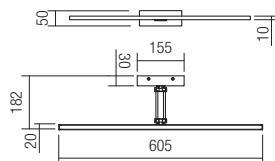

Led type	2835 SMD LED 35 pcs x 0,22W
Power	8W
Input	220V-240V, 50/60Hz
Color temperature	3000K
Lumen source	859 lm
Lumen system	582 lm
CRI	92
Not dimmable	

CE IP20

art. **01-3462** Sand White
art. **01-3463** Sand Black