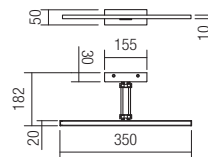

Led type	2835 SMD LED 35 pcs x 0,22W
Power	8W
Input	220V-240V, 50/60Hz
Color temperature	3000K
Lumen source	859 lm
Lumen system	582 lm
CRI	92
Not dimmable	

CE IP20

art. **01-3462** Sand White
art. **01-3463** Sand Black